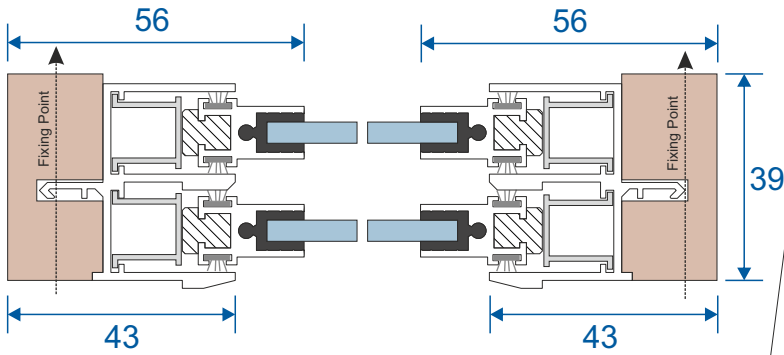

Non-Balanced Vertical Slider

Face Fix